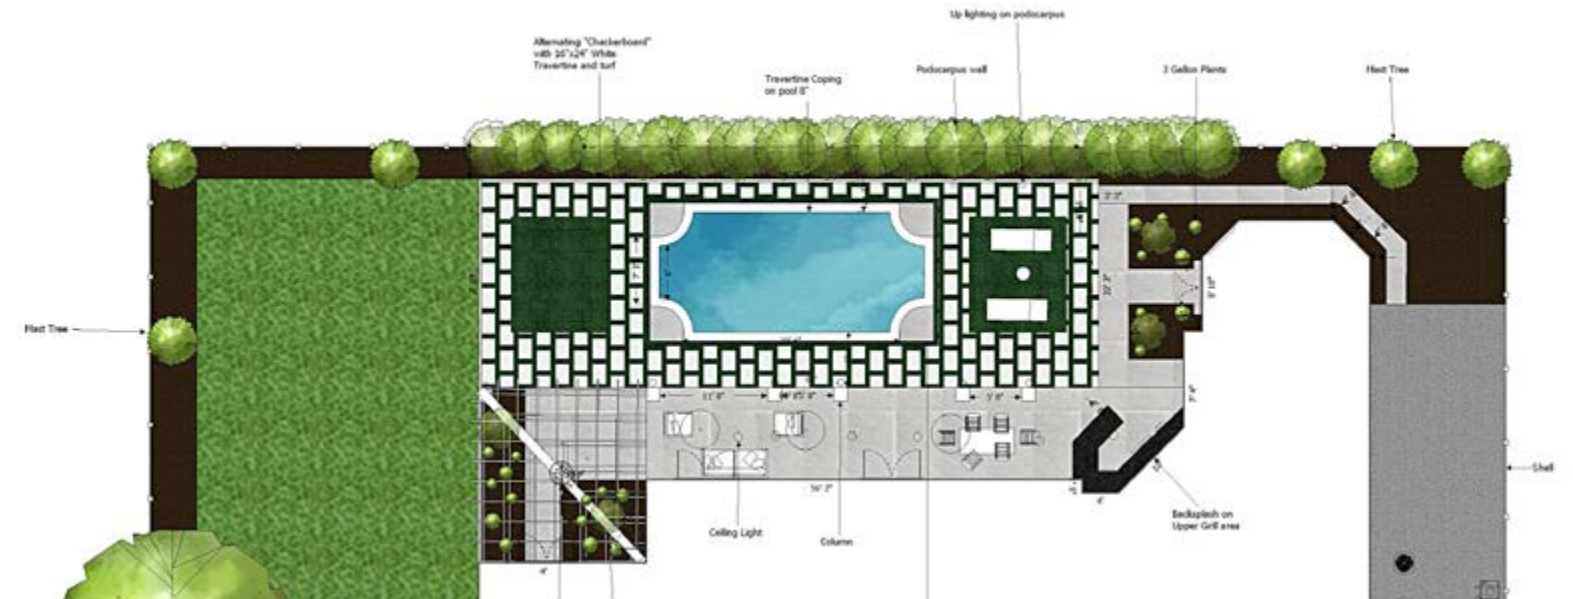

OUR DESIGNS

- 2-D and 3-D landscape plan designs
- Low maintenance and high impact
- Water conscious, sustainable, waterfront, and drought tolerant
- Hardscape designs for pools, patios, pergolas, pathways and more
- Various materials available such as artificial turf and imported tiles
- LED lighting for day to night transitions
- Private and social spaces for quiet times or entertaining
- Art, pots, furniture, and functional aesthetics integration