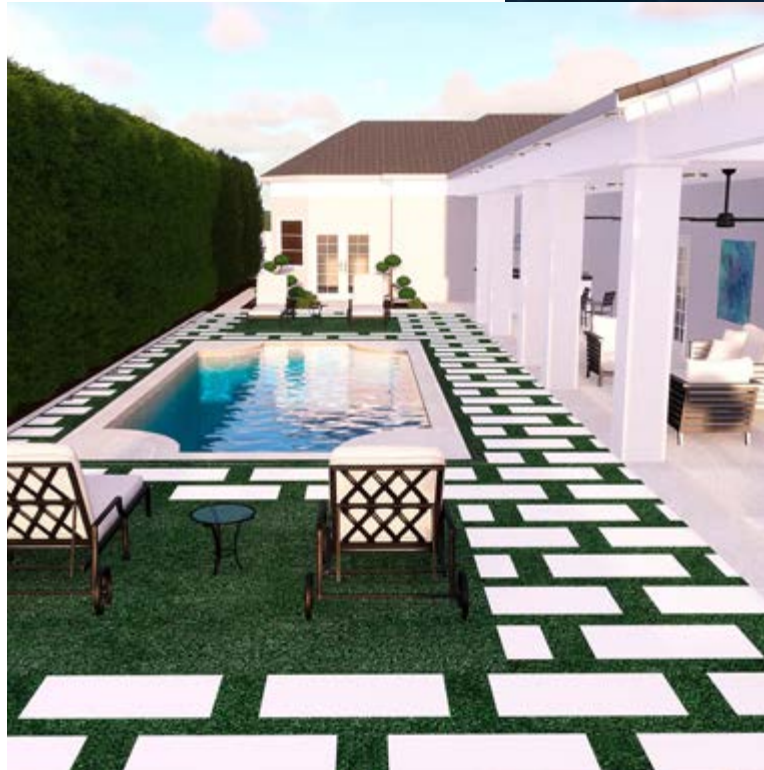

OUR DESIGNS

- 2-D and 3-D landscape plan designs
- Low maintenance and high impact
- Water conscious, sustainable, waterfront, and drought tolerant
- Hardscape designs for pools, patios, pergolas, pathways and more
- Various materials available such as artificial turf and imported tiles
- LED lighting for day to night transitions
- Private and social spaces for quiet times or entertaining
- Art, pots, furniture, and functional aesthetics integration